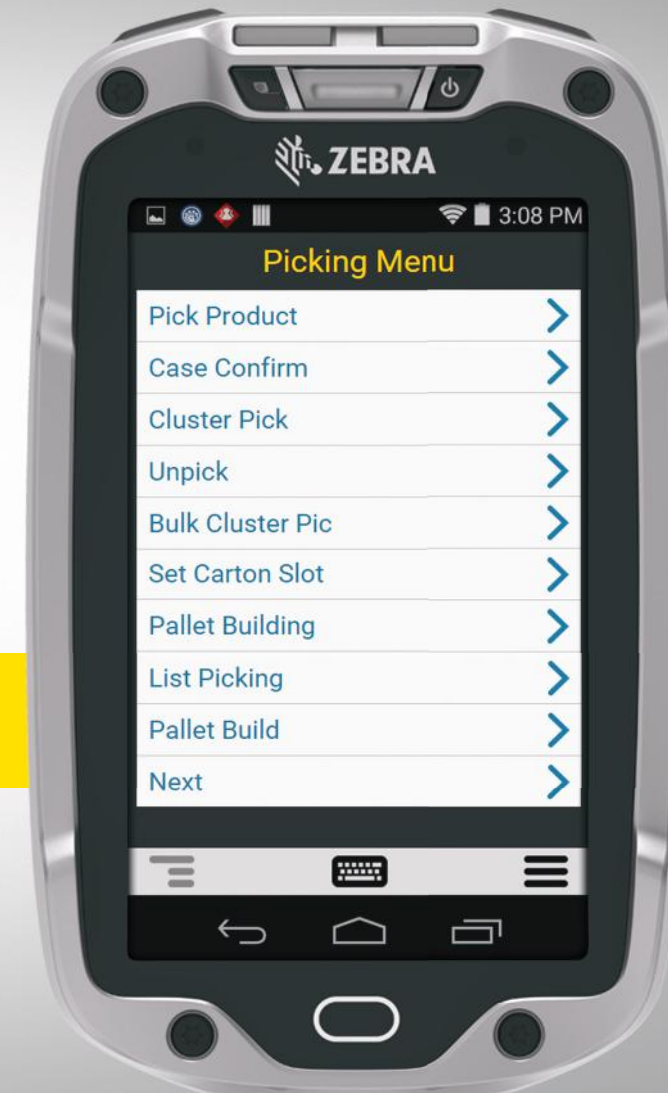

WORKS HARDER. 25/7.

ARE YOU INTERESTED IN GETTING AN EXTRA HOUR OF WORK PER EMPLOYEE, PER DAY?

INTRODUCING THE NEW TC8000 MOBILE COMPUTER

BUY ONE. GET AN HOUR FREE.

With the TC8000, your workers can get an extra hour of work done without adding an extra hour to their shifts. The breakthrough ergonomic design and extensive list of innovative new features increase productivity by 14%*. It's built to fit right in with your current systems, so it's like nothing has changed. And yet, it changes everything.

*14% productivity improvement is realized on average, actual results are dependent upon use case and scan frequency.

NEW SCREEN & SCANNER

SEE MOBILE COMPUTERS FROM A WHOLE NEW ANGLE.

Designed to face the user while scanning, the TC8000's repositioned touchscreen eliminates the need to tilt and verify after each scan, reducing repetitive wrist motion by **55%** and increasing productivity by **14%***

This innovative redesign also makes hands-free proximity scanning easy, and uses Simulscan software to accurately capture multiple barcodes, entire forms and labels, text fields, checkboxes, signatures and more with a single scan.

*14% productivity improvement is realized on average, actual results are dependent upon use case and scan frequency.

SEE THE DIFFERENCE.

With our innovative front-facing touchscreen display, you'll never have to tilt and verify again.