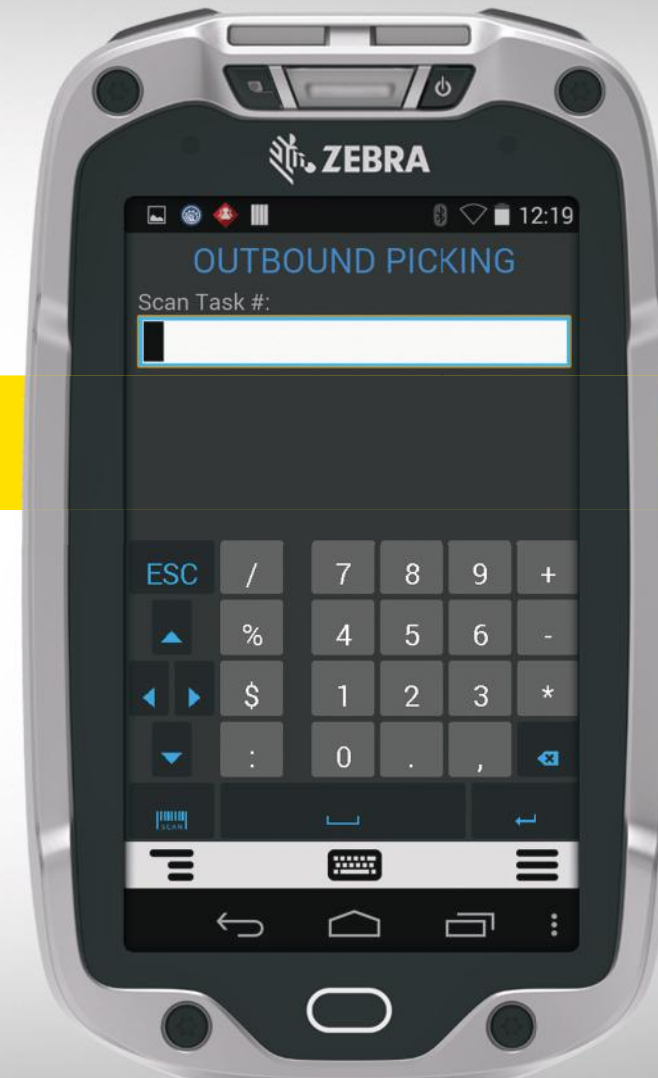

This innovative redesign also makes hands-free proximity scanning easy, and uses Simulscan software to accurately capture multiple barcodes, entire forms and labels, text fields, checkboxes, signatures and more with a single scan.

ERGONOMIC BODY

MADE FOR WORK. NOT A WORKOUT.

Developed to help reduce muscle fatigue, the TC8000 is 33% lighter than traditional mobile computers.

And thanks to the perfectly balanced center of gravity, it requires 15% less muscle effort to use. With that kind of ergonomic stability and reduced weight, your workforce can shift their focus from the device they're holding back to the task at hand.

**BALANCING THAT
IS NOT AN ACT.**

By placing the center of mass in your hand instead of above it, our engineers made the TC8000 easier to use and handle.

ALL TOUCH DISPLAY

TYPE FASTER THAN A TEENAGER WITH FRESH GOSSIP.

Anyone who's used a smartphone already knows how to use the TC8000's customizable virtual keyboard.

With industry-leading touchscreen technology, workers can touch, type, and interact using their finger, a stylus, or even gloved fingers. Plus, All-Touch Terminal Emulation transforms your legacy green-screen interface into an intuitive all-touch interface at the press of a button. It's warehouse innovation at your fingertips.